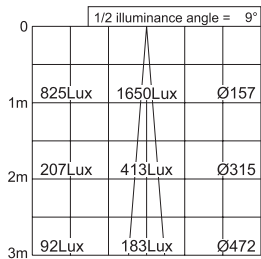

KFX-S45

Miniature spot light

Max. Overall Dimension	45 OD × 46.8 L(mm)
Material	Aluminum
Color	White Anodizing
Mounting way	Nut
Weight	50g
Light source	KLS-100H-MA, KLS-100H-MA A
Fiber Cable	KEC-075-32F(R5)
Application	Museum, Showcase

* Cable = R5 / 1 branch 5m
 * Light Source = 100W Halogen (KLS-100H-CT)

* Cable = R5 / 1 branch 5m
 * Light Source = 150W M/H (KLS-150M-CT)