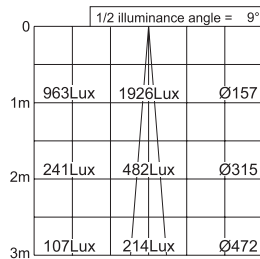

KFX-S45

Miniature spot light

Max. Overall Dimension	45 OD × 46.8 L(mm)
Material	Aluminum
Color	White Anodizing
Mounting way	Nut
Weight	50g
Light source	KLS-100H-MA, KLS-100H-MA A
Fiber Cable	KEC-075-32F(R5)
Application	Museum, Showcase

* Cable = R5 / 1 branch 5m
 * Light Source = 100W Halogen (KLS-100H-CT)

* Cable = R5 / 1 branch 5m
 * Light Source = 150W M/H (KLS-150M-CT)